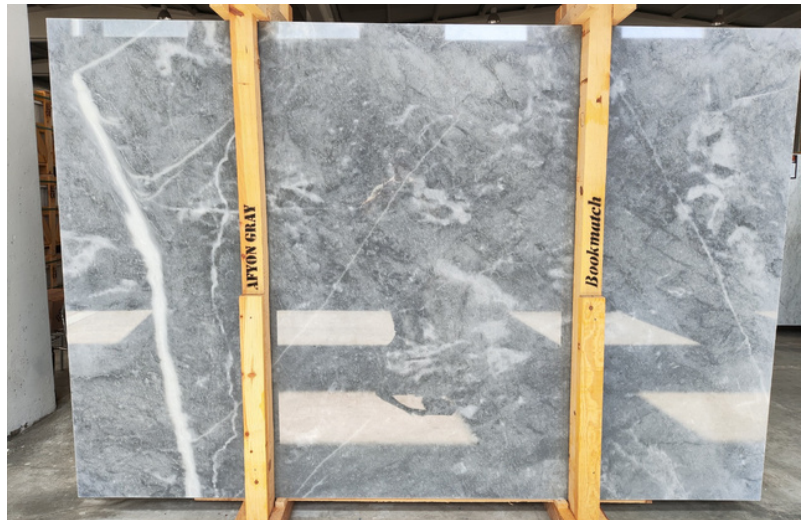

Opium Grey marble is a special type of natural stone that elegantly showcases the beauty and aesthetics of nature. This unique marble stands out with its splendid combination of gray and white, adding a touch of sophistication to your projects. Opium Grey not only offers a visual delight but also maintains its durability over the years due to its robust structure, preserving the beauty of your space for an extended period.

WWW.DEPOSTONE.COM