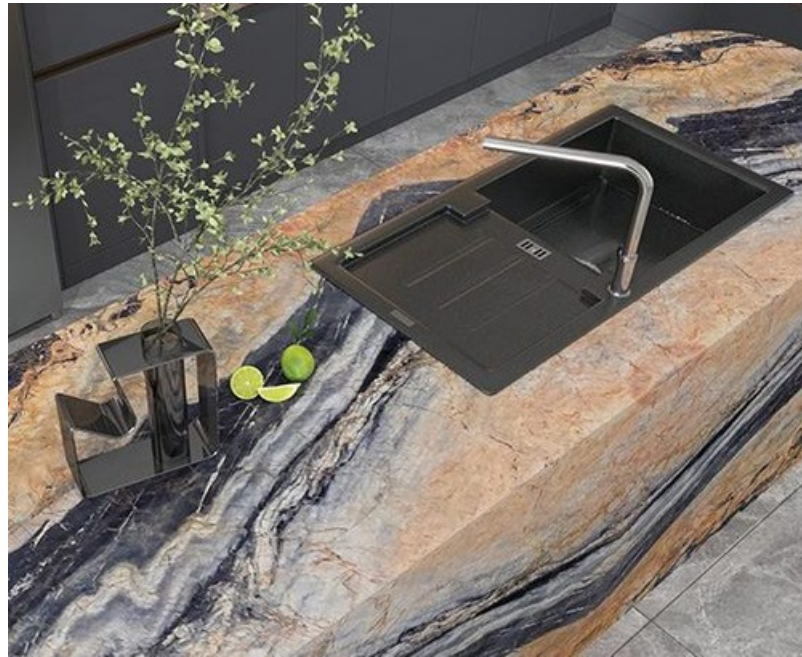

# *Nero Giallo*

ADD VALUE TO YOUR PROJECTS WITH OUR 100% NATURAL  
STONE COLLECTIONS.

"Nero Giallo offers an ideal color and pattern combination for elegant and sophisticated designs. This combination is a perfect choice to add a stylish expression to interior designs. Furthermore, when used in bookmatching applications, Nero Giallo creates captivating and impressive visual effects, enhancing the overall aesthetics of the space."