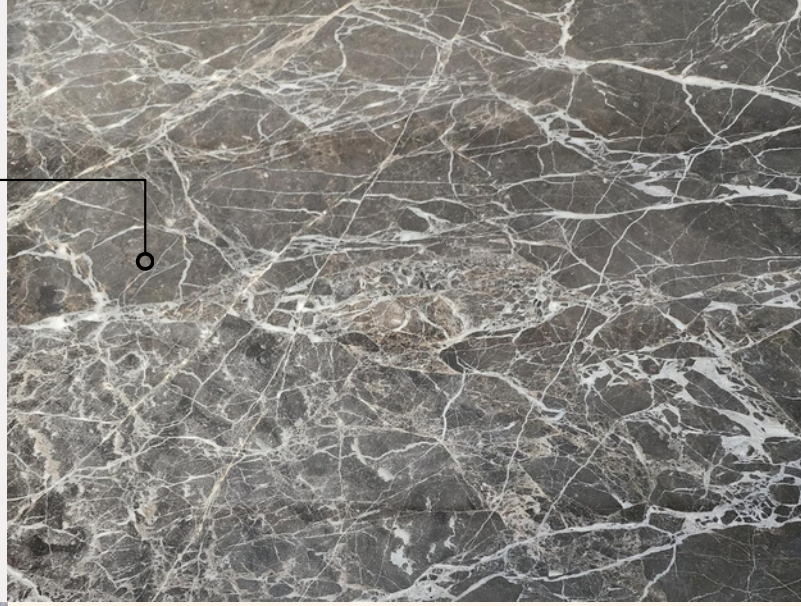

Nairobi

Nairobi Marble is an exotic marble variety characterized by its white veiny structure. It has the potential to create eye-catching and dynamic spaces when applied to surfaces. This marble is an excellent choice for your projects and is available in various sizes and forms.