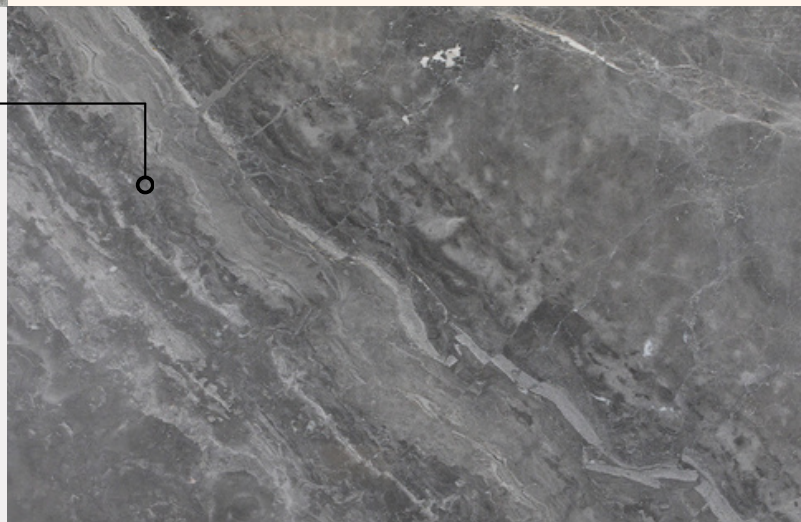

Forest Grey

Forest Grey, our boutique marble collection, features a striking blend of grey and coffee-toned veins on a grey background. This unique natural stone is the perfect addition to our collection. It excels in creating stunning visuals, especially in bookmatch applications, where it forms highly successful patterns. The interplay of colors and veins in Forest Grey adds a touch of sophistication and elegance to your design projects, making it an excellent choice for those seeking a artistic aesthetic.