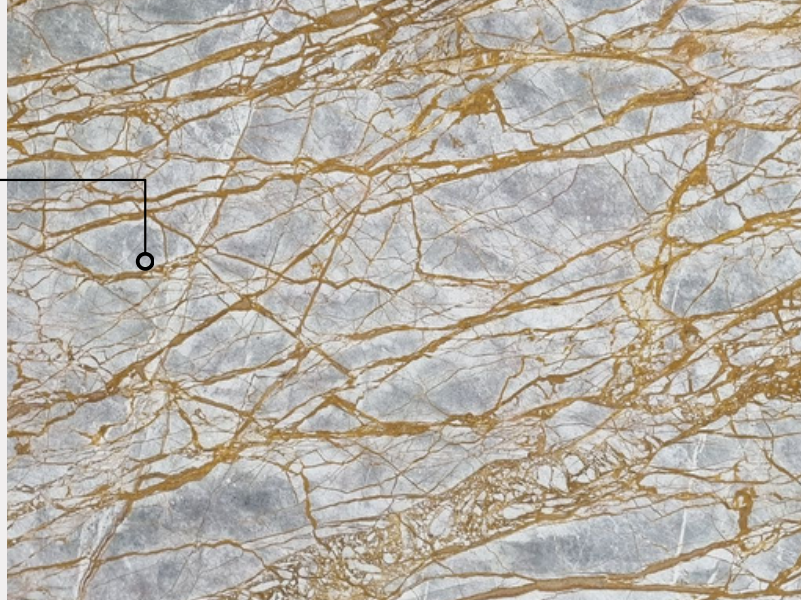

Galapagos

Galapagos Marble muted shades of gray and blue create a serene foundation, while the subtle golden veining pattern gracefully weaves through, elevating the ambiance of any interior design. This exotic marble series is the ultimate choice for bookmatch projects, offering a one-of-a-kind touch of refinement to your space.

Caramel Grey

Caramel Grey, with its caramel-colored veining on a grey background, is a preferred choice among architects for authentic projects. When applied to surfaces, it creates a dynamic impact and imparts a sophisticated and antique look to the environment. This natural stone is often chosen for its ability to infuse spaces with a sense of history and character.

Laverado

Laverado Marble boasts a natural beauty adorned with captivating wave effects on its grey background. This exquisite natural stone carries a unique and dynamic structure that adds a touch of elegance to any space. .