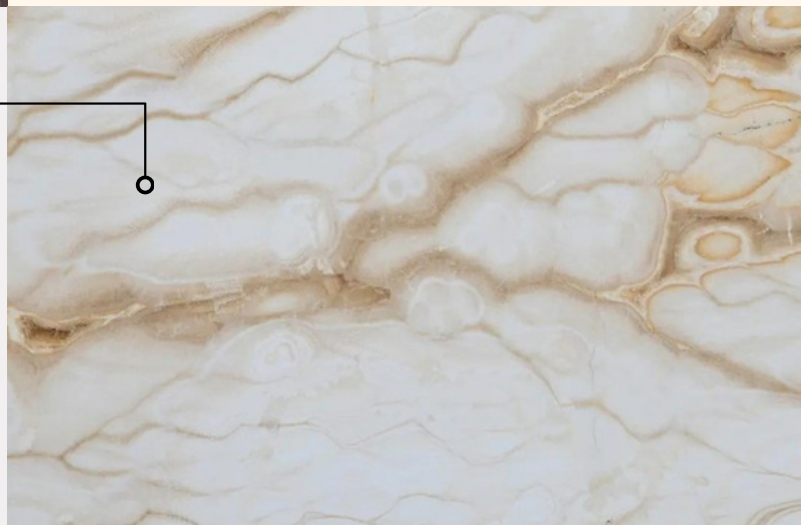

White Bubble

Thanks to the bubbles in its texture, it creates lively and rich designs on the floors on which it is applied. Onyx natural stones generally have excellent light transmission. It is quite effective for creating a dim environment. Suitable for bookmatch designs