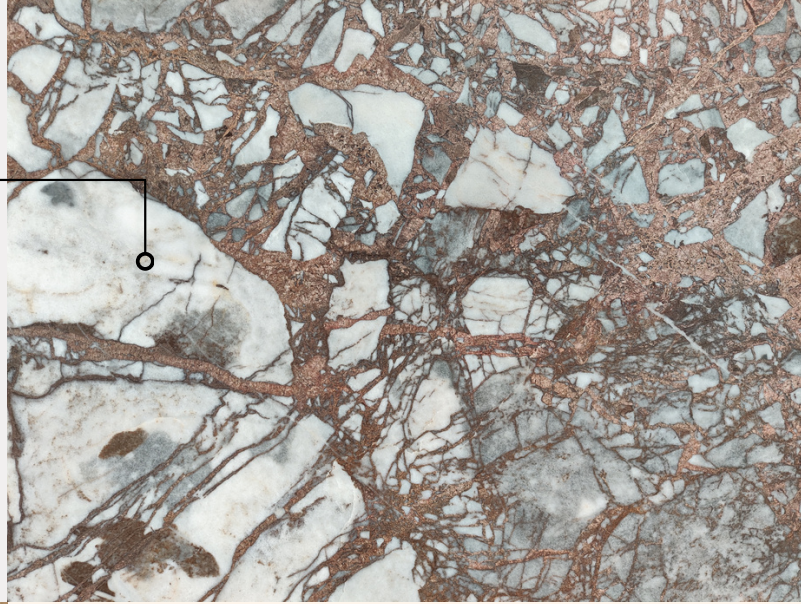

## Tundra Grey

The Tundra Grey Marble showcases a stunning combination of delicate grey tones with subtle veining, creating a sense of tranquility and refinement. Each slab is a unique work of art, displaying its own distinct patterns and variations, ensuring that your project will have a truly exclusive look.

## Platinum Grey

Platinum Gray Marble is renowned for its stunning gray color palette, featuring intricate veining patterns that effortlessly blend varying shades of gray. The subtle interplay of light and dark tones creates a mesmerizing visual effect, making this marble a captivating choice for both modern and classic aesthetics.

## Fire Grey

Fire Grey marble is an ideal choice to add elegance to your interiors and create a luxurious atmosphere. Fire Grey marble is a rare stone that reflects the elegance and quality of nature. Obtained from natural resources, this marble will enchantingly embellish your interiors with its remarkable colors and stunning patterns.