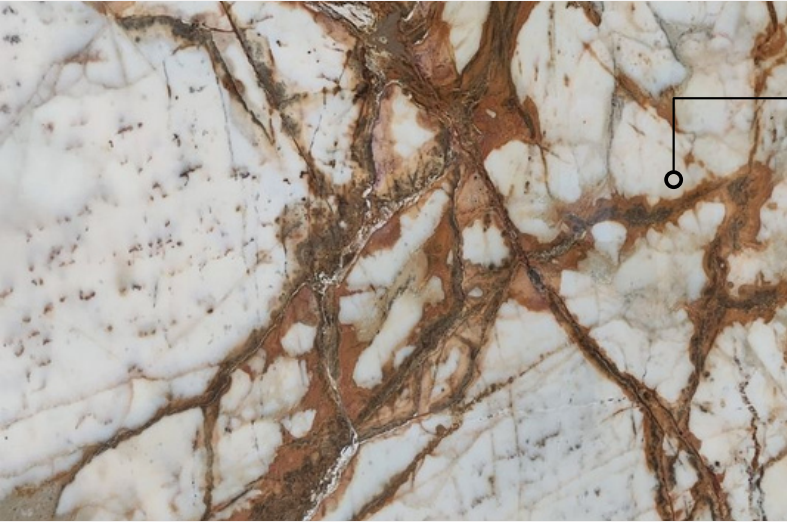

## Cola Onyx

Introducing our exclusive product, Cola Onyx, known for its exceptional light transmission properties. This elegant masterpiece becomes an ideal choice for creating sophisticated spaces in architectural projects with the fascinating combination of brown and white tones in its texture.

## Cherry

With its solid structure that does not require epoxy or mesh, Cherry Marble has a remarkable ability to create extraordinary dynamic effects when applied to various surfaces, especially floors. This unique natural stone not only offers an attractive aesthetic, but its longevity makes it a practical choice for both residential and commercial spaces.

## Clacatta Gold

Calacatta Gold is a marble variety renowned for its opulent gold-colored veining, gracefully contrasting against a pristine white background. This mesmerizing stone has been a timeless favorite among interior designers, architects, and homeowners alike, adding a touch of grandeur and refined taste to any setting.