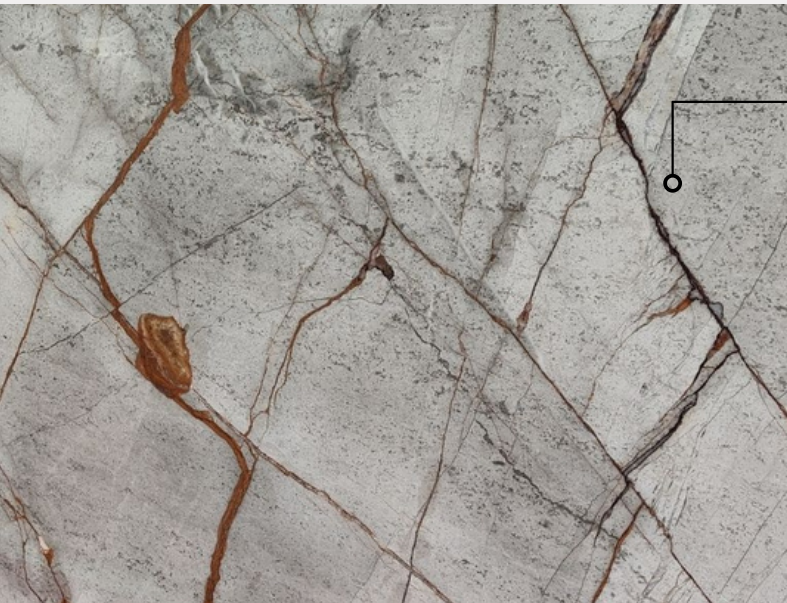

# Arizona

The Arizona series marble offers an exotic visual spectacle with its stunning grey base adorned with veins of orange and brown tones. This elegant combination of natural stone adds a touch of sophistication to any space, seamlessly blending elegance and chic. The Arizona series marble captivates with its color play on the surface, providing a unique detail with every glance and infusing originality into your living spaces.