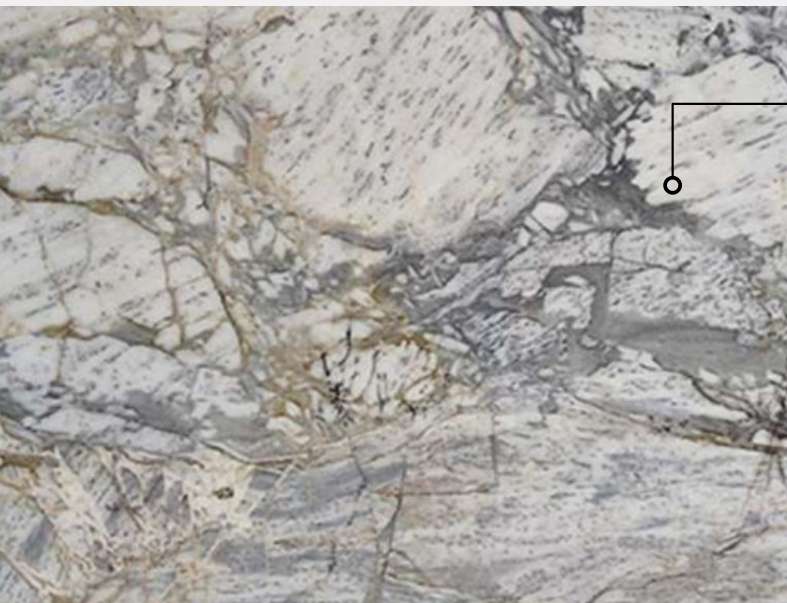

Calacatta Borghini

Calacatta Borghini marble is a nice option for interior design and bookmatch design. Calacatta Borghini marble is preferred for prestigious buildings around the world. While Calacatta Borghini marble is used for interior design, the white and gray tones of this stone create an air of sophistication and luxury in homes and businesses. Calacatta Borghini marble can be used for countertops, bathroom sinks and wall coverings.